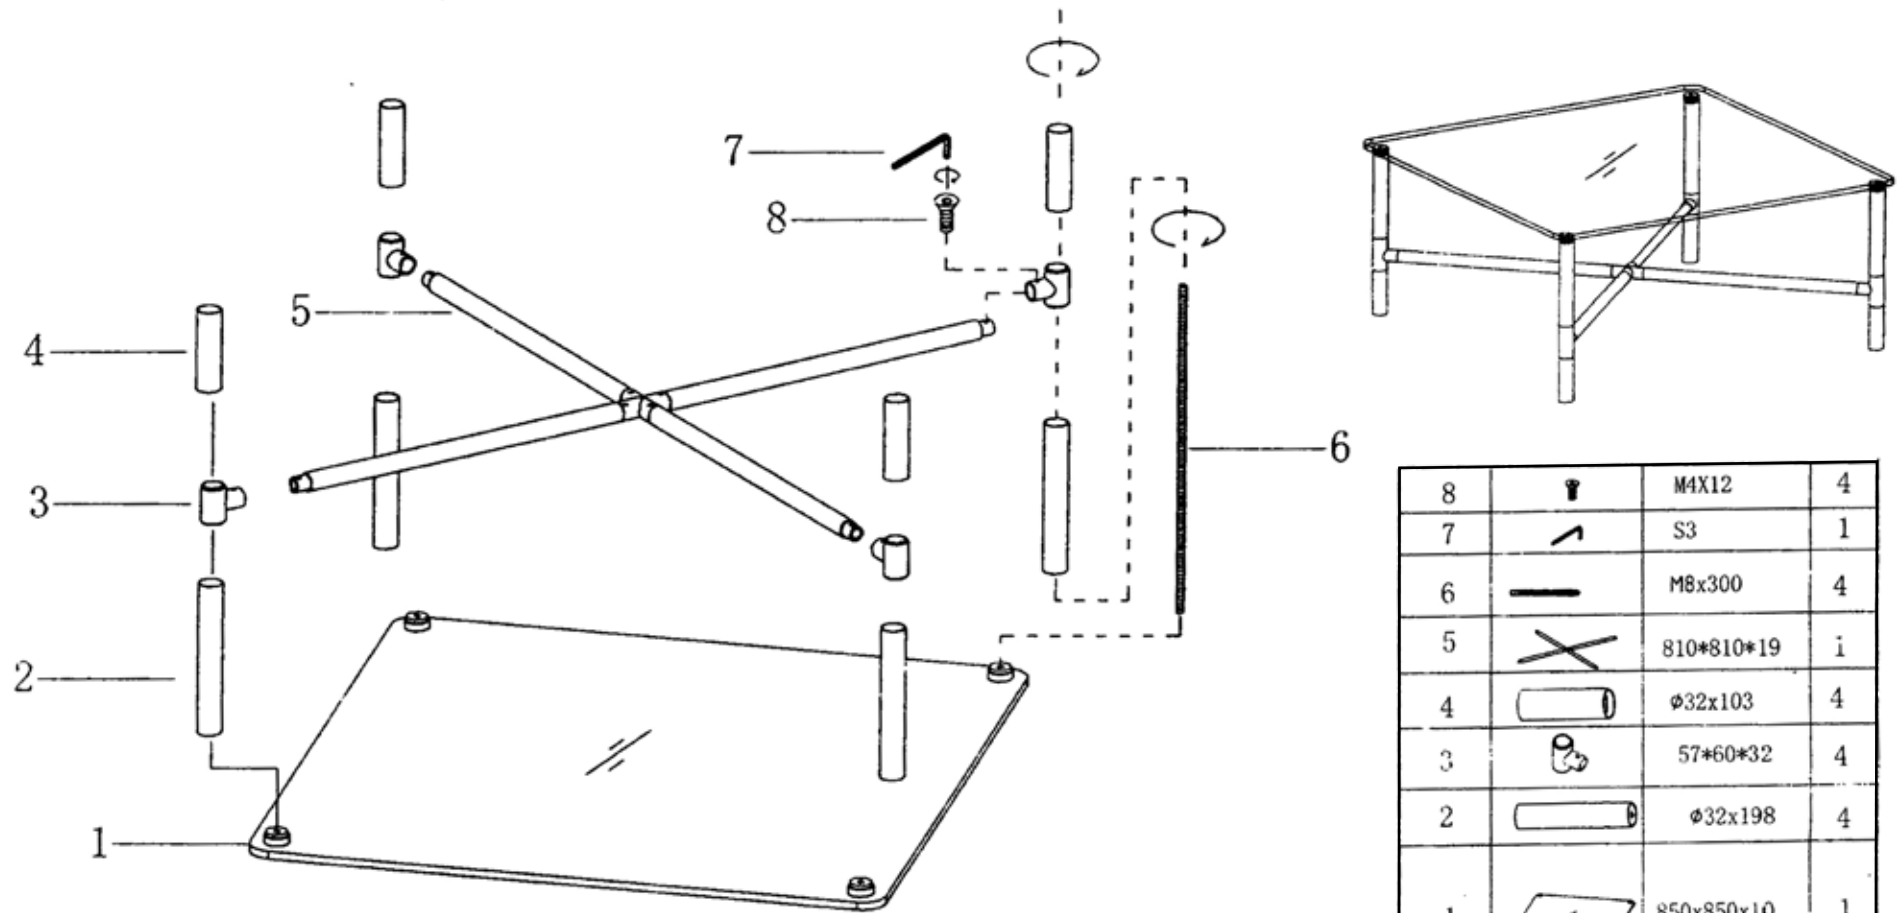

253 SMO

8		M4X12	4
7		S3	1
6		M8x300	4
5		810*810*19	1
4		∅32x103	4
3		57*60*32	4
2		∅32x198	4
1		850x850x10	1
Number	Description	Measurement	Pieces
Model	C!6005A		

Möbler
Modern Furniture